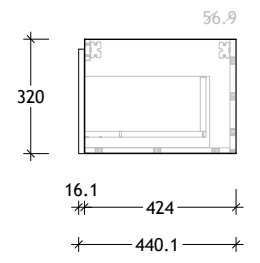

NAME:	CAPRI
SIZE:	ALL
WK/WH:	WALL HUNG
CONFIGURATION:	

End View (600, 800)

End View (1000, 1200, 1400)