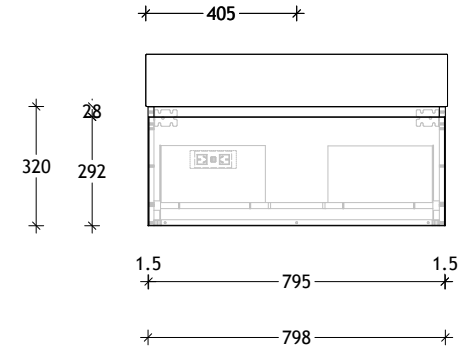

NAME:	CAPRI
SIZE:	ALL
WK/WH:	WALL HUNG
CONFIGURATION:	

End View (600, 800)

End View (1000, 1200, 1400)