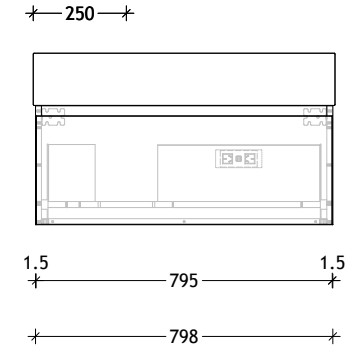

NAME:	CAPRI
SIZE:	ALL
WK/WH:	WALL HUNG
CONFIGURATION:	

End View (600, 800)

End View (1000, 1200, 1400)