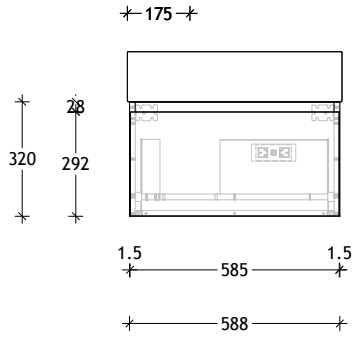

NAME:	CAPRI
SIZE:	ALL
WK/WH:	WALL HUNG
CONFIGURATION:	

End View (600, 800)

End View (1000, 1200, 1400)