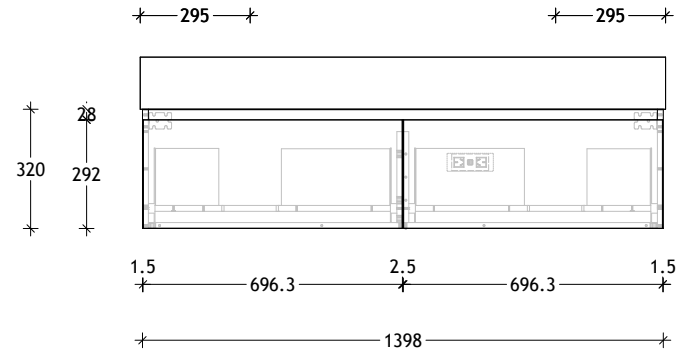

NAME:	CAPRI
SIZE:	ALL
WK/WH:	WALL HUNG
CONFIGURATION:	

End View (600, 800)

End View (1000, 1200, 1400)