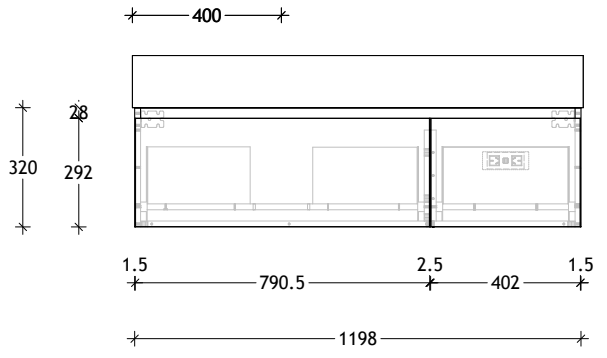

NAME:	CAPRI
SIZE:	ALL
WK/WH:	WALL HUNG
CONFIGURATION:	

End View (600, 800)

End View (1000, 1200, 1400)