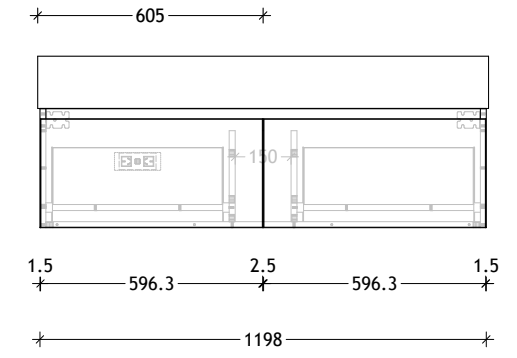

NAME:	CAPRI
SIZE:	ALL
WK/WH:	WALL HUNG
CONFIGURATION:	

End View (600, 800)

End View (1000, 1200, 1400)