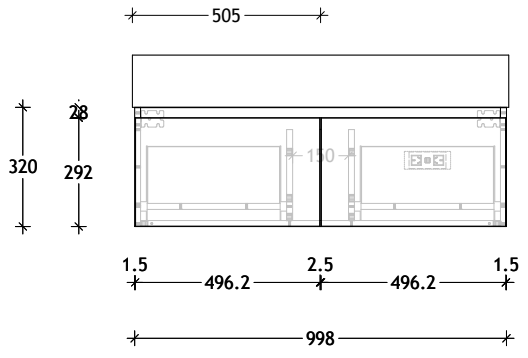

NAME:	CAPRI
SIZE:	ALL
WK/WH:	WALL HUNG
CONFIGURATION:	

End View (600, 800)

End View (1000, 1200, 1400)