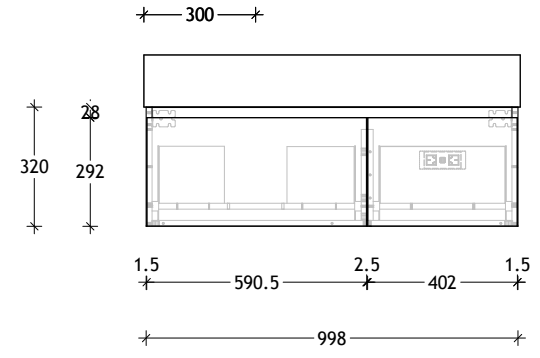

NAME:	CAPRI
SIZE:	ALL
WK/WH:	WALL HUNG
CONFIGURATION:	

End View (600, 800)

End View (1000, 1200, 1400)